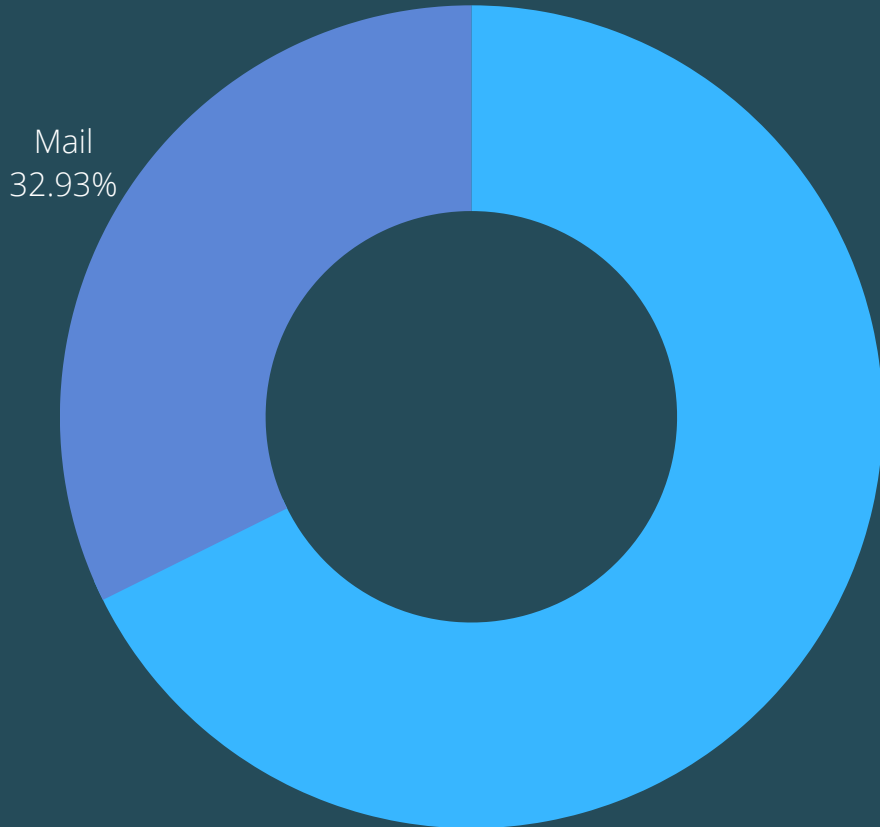

RETURN METHODS

Drop Box: 52,597
Mail: 25,145

Drop Box
68.89%